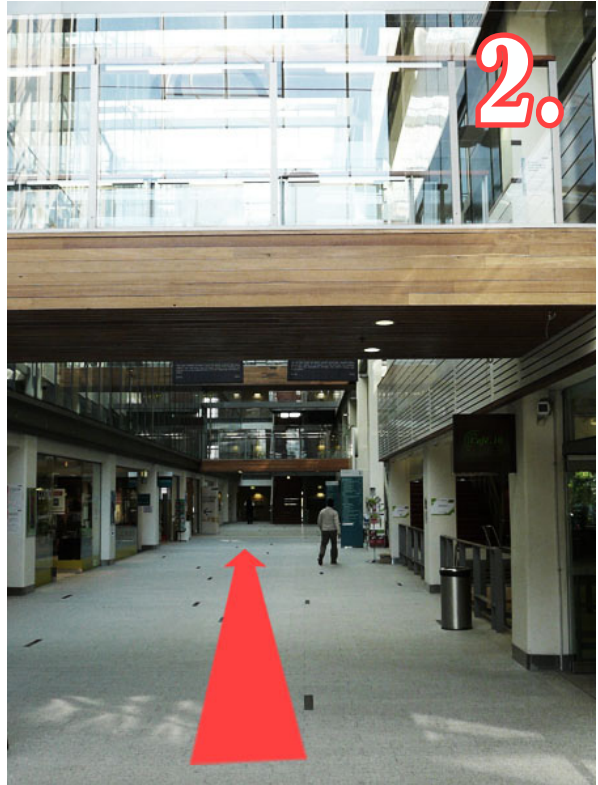

# DIRECTIONS TO THE NEW UTSL-CLG OFFICE

Come to the entrance of Building 10 on Jones Street - the glass entrance to the right (not the old CLG entrance)

Walk through the atrium towards the other end of the building.

Keep walking until you see the sign 'WATTLE ST LIFTS'.

Take the lift up to Level 6.

When you get to Level 6, turn right

You will see the entrance to our office Foyer; go through the glass doors.

You will see the sign on our front door.