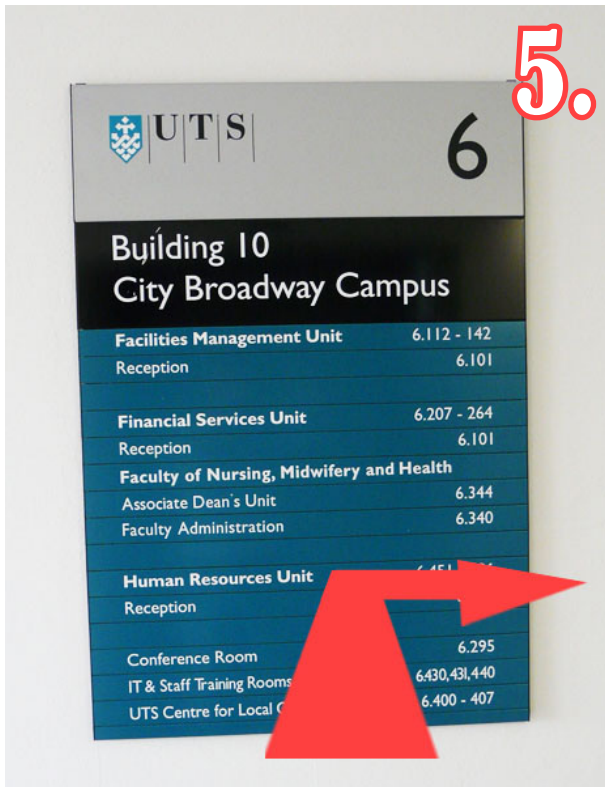

# DIRECTIONS TO THE NEW UTSL-CLG OFFICE

Come to the entrance of Building 10 on Jones Street - the glass entrance to the right (not the old CLG entrance)

Walk through the atrium towards the other end of the building.

Keep walking until you see the sign 'WATTLE ST LIFTS'.

Take the lift up to Level 6.

When you get to Level 6, turn right

You will see the entrance to our office Foyer; go through the glass doors.

You will see the sign on our front door.