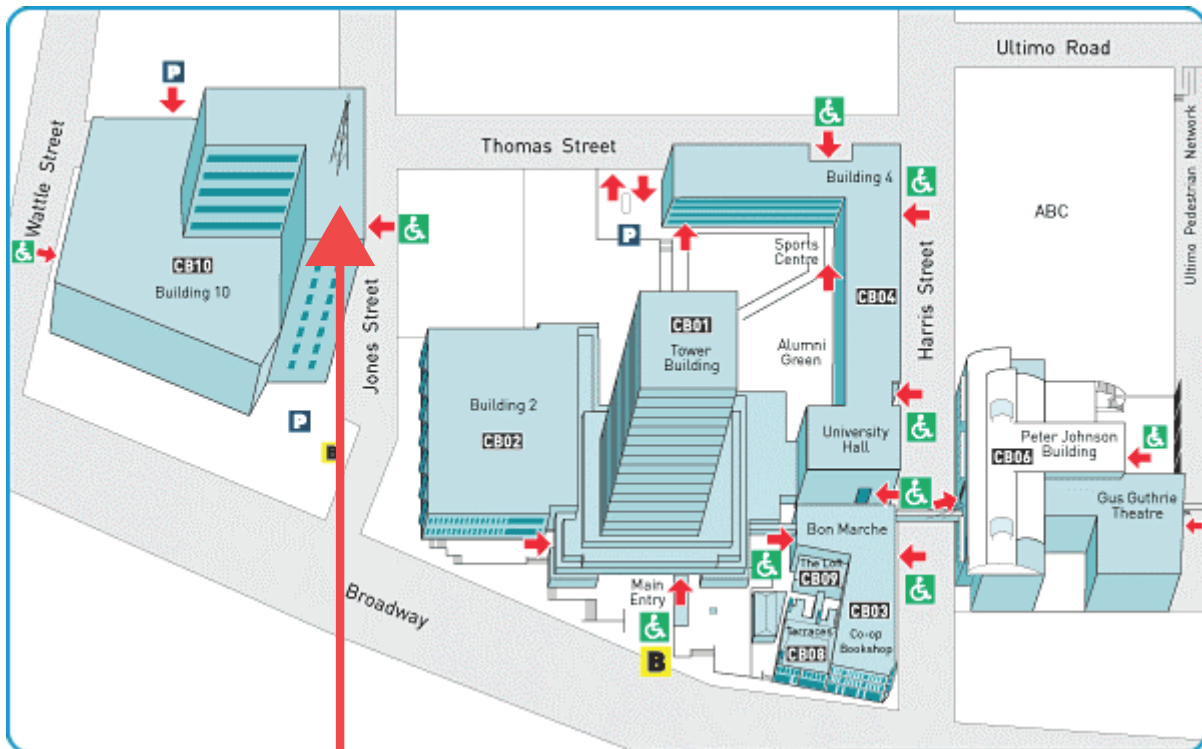

# DIRECTIONS TO THE NEW UTS-CLG OFFICE

Level 6, Building 10  
235 Jones Street  
Ultimo NSW 2007

UTS Centre for Local Government  
Level 6, Building 10  
235 Jones Street  
Ultimo NSW 2007

# DIRECTIONS TO THE NEW UTSL-CLG OFFICE

Come to the entrance of Building 10 on Jones Street - the glass entrance to the right (not the old CLG entrance)

Walk through the atrium towards the other end of the building.

Keep walking until you see the sign 'WATTLE ST LIFTS'.

Take the lift up to Level 6.

When you get to Level 6, turn right

You will see the entrance to our office Foyer; go through the glass doors.

You will see the sign on our front door.