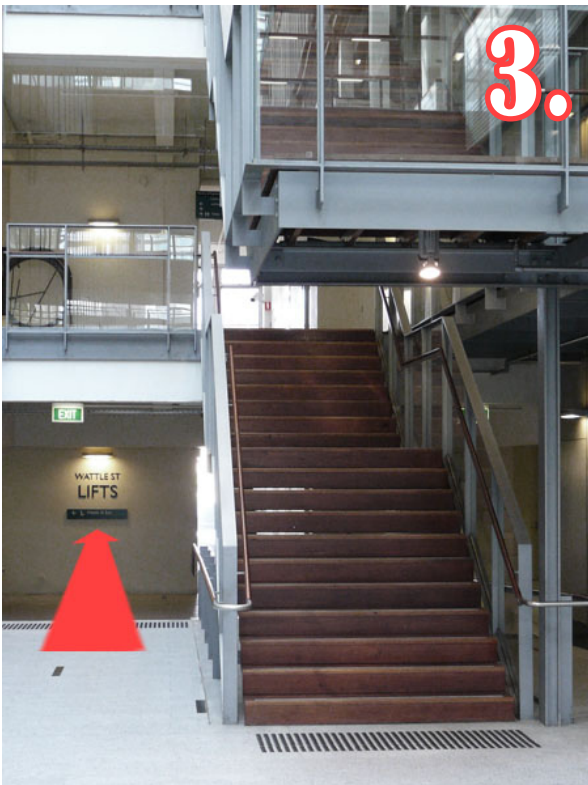

# DIRECTIONS TO THE NEW UTSL-CLG OFFICE

Come to the entrance of Building 10 on Jones Street - the glass entrance to the right (not the old CLG entrance)

Walk through the atrium towards the other end of the building.

Keep walking until you see the sign 'WATTLE ST LIFTS'.

Take the lift up to Level 6.

When you get to Level 6, turn right

You will see the entrance to our office Foyer; go through the glass doors.

You will see the sign on our front door.