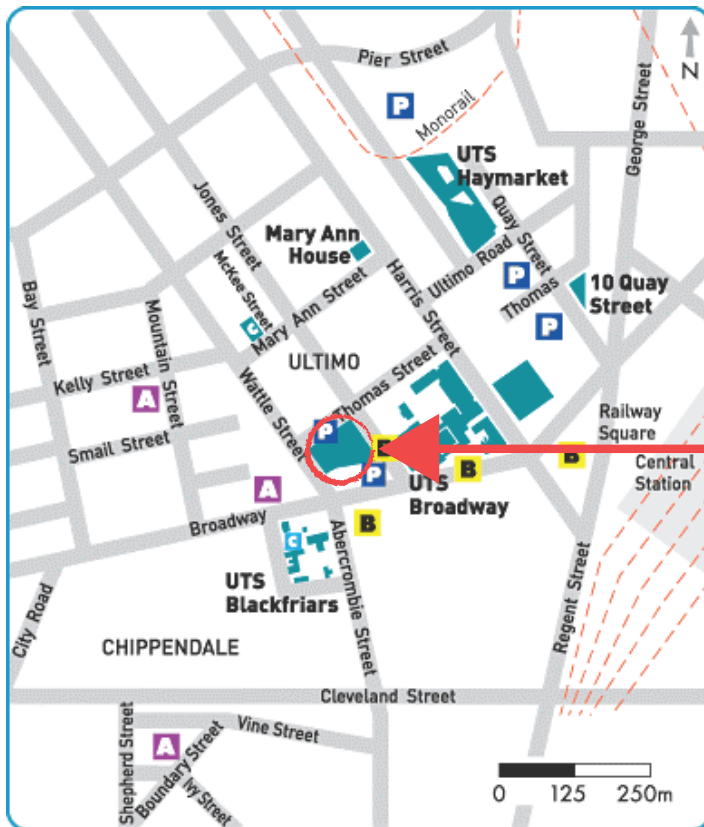

# DIRECTIONS TO THE NEW UTS-CLG OFFICE

Level 6, Building 10  
235 Jones Street  
Ultimo NSW 2007

UTS Centre for Local Government  
Level 6, Building 10  
235 Jones Street  
Ultimo NSW 2007

# DIRECTIONS TO THE NEW UTSL-CLG OFFICE

Come to the entrance of Building 10 on Jones Street - the glass entrance to the right (not the old CLG entrance)

Walk through the atrium towards the other end of the building.

Keep walking until you see the sign 'WATTLE ST LIFTS'.

Take the lift up to Level 6.

When you get to Level 6, turn right

You will see the entrance to our office Foyer; go through the glass doors.

You will see the sign on our front door.